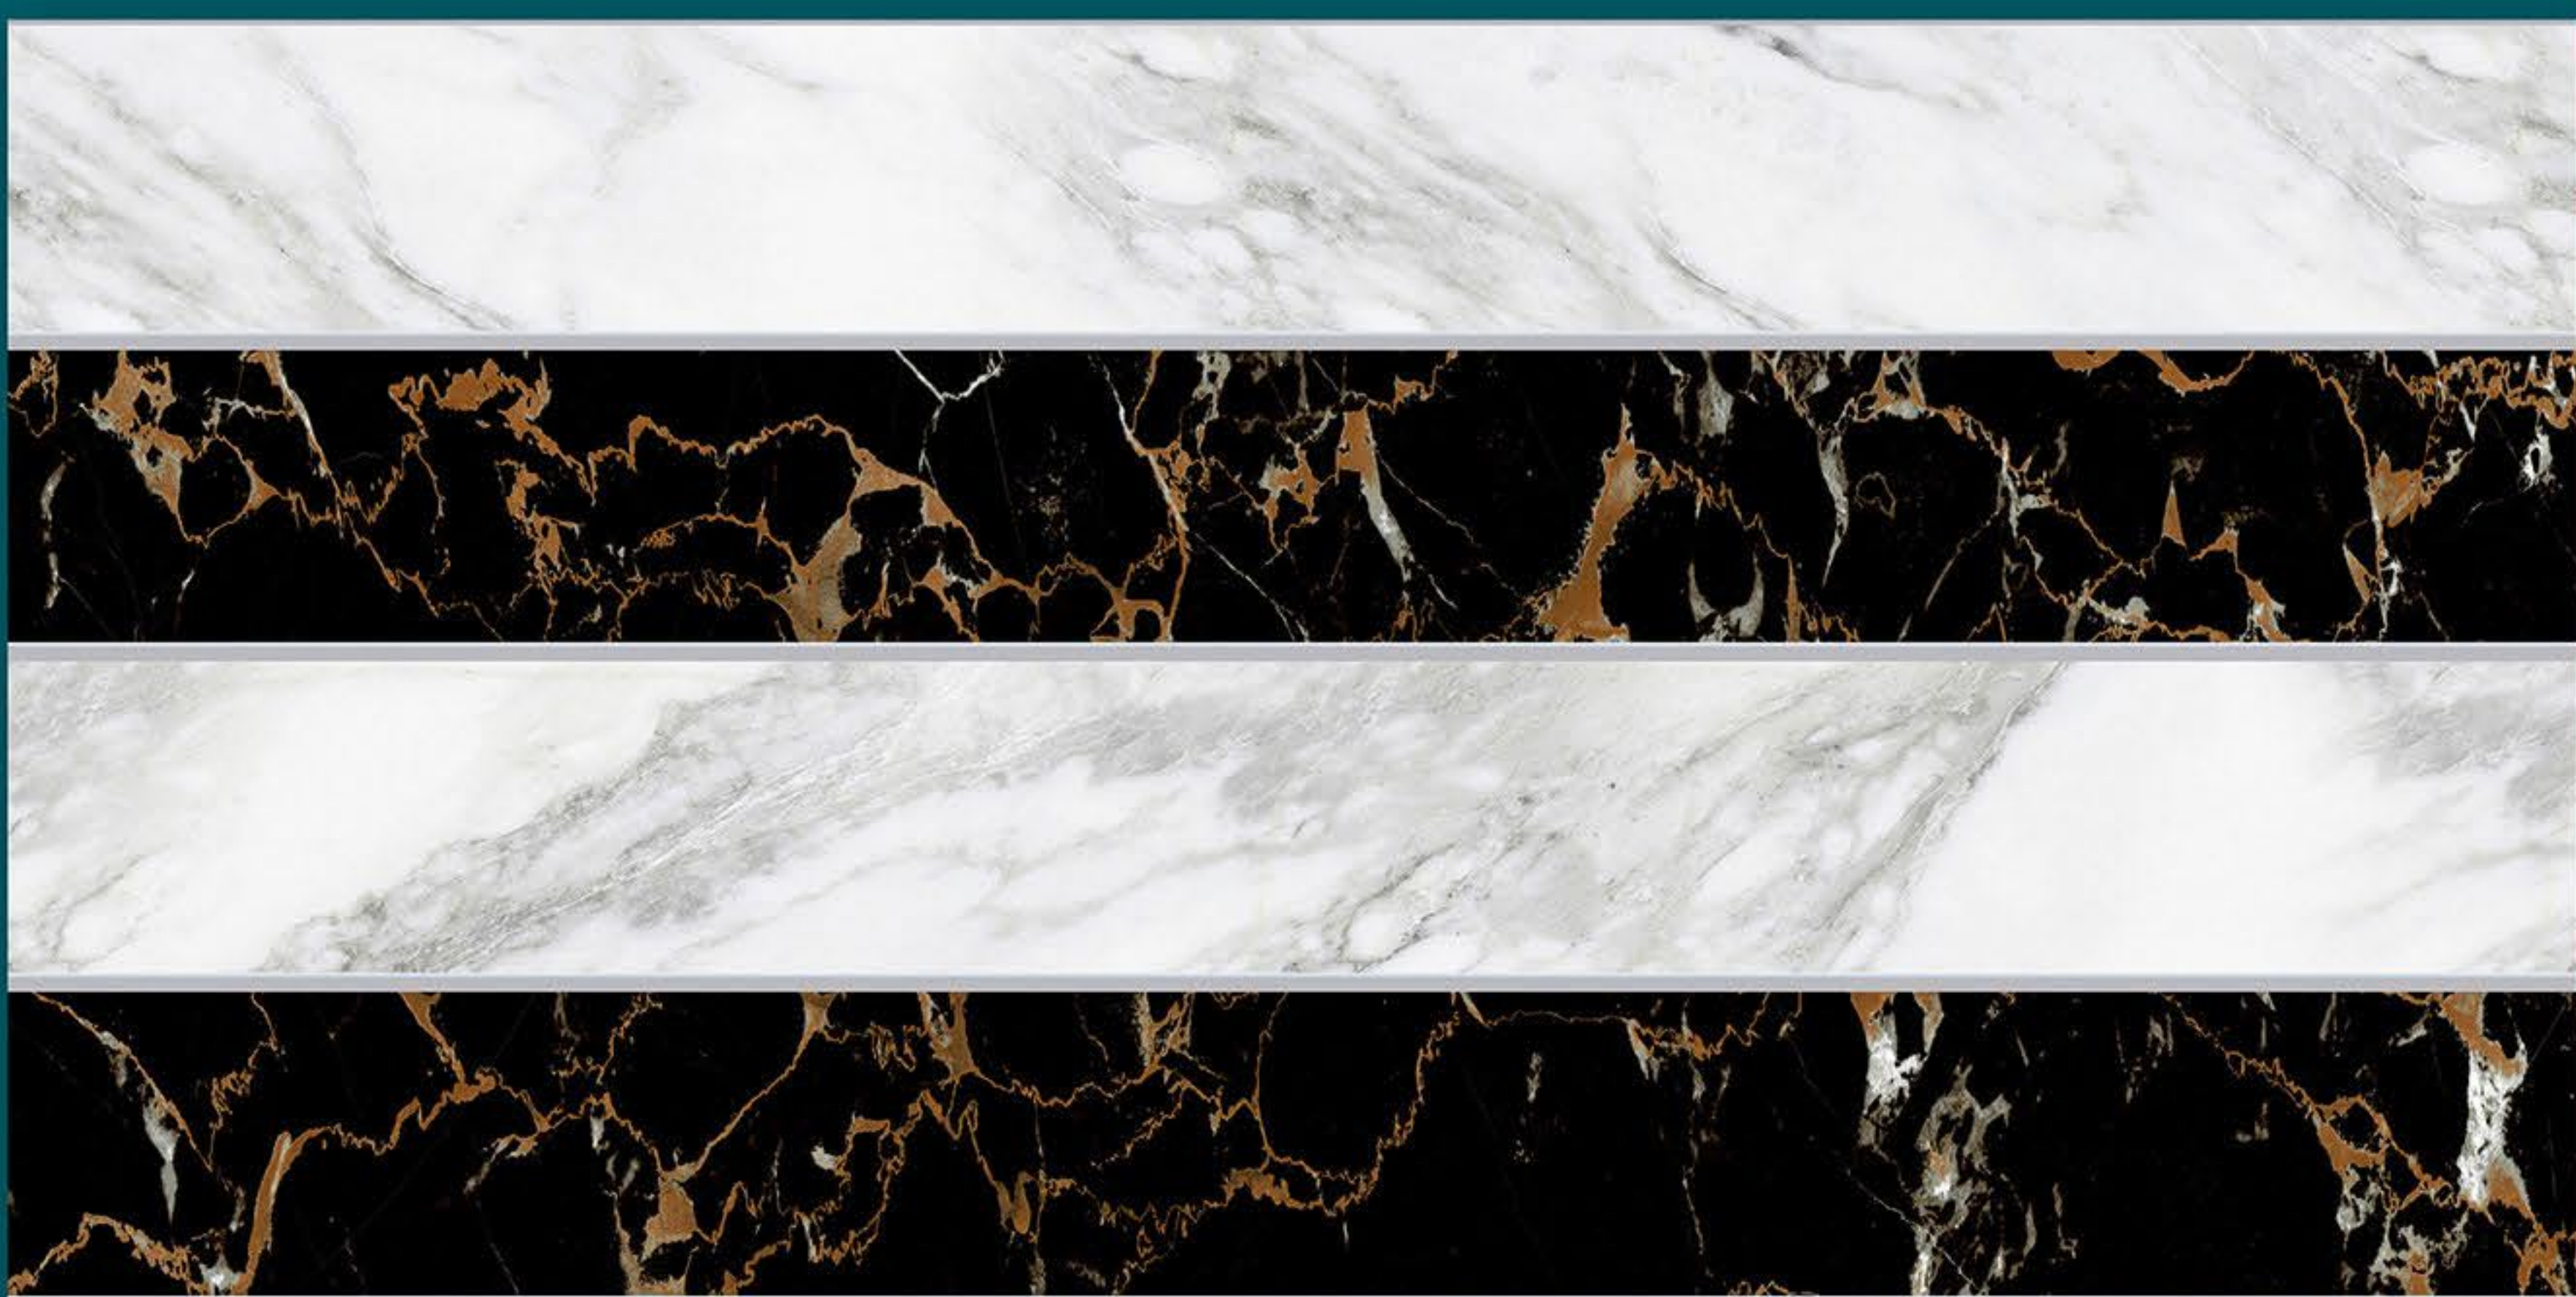

WATERPROOF
GLOSSY

13019

LT

HL1

HL1

LT

300X600